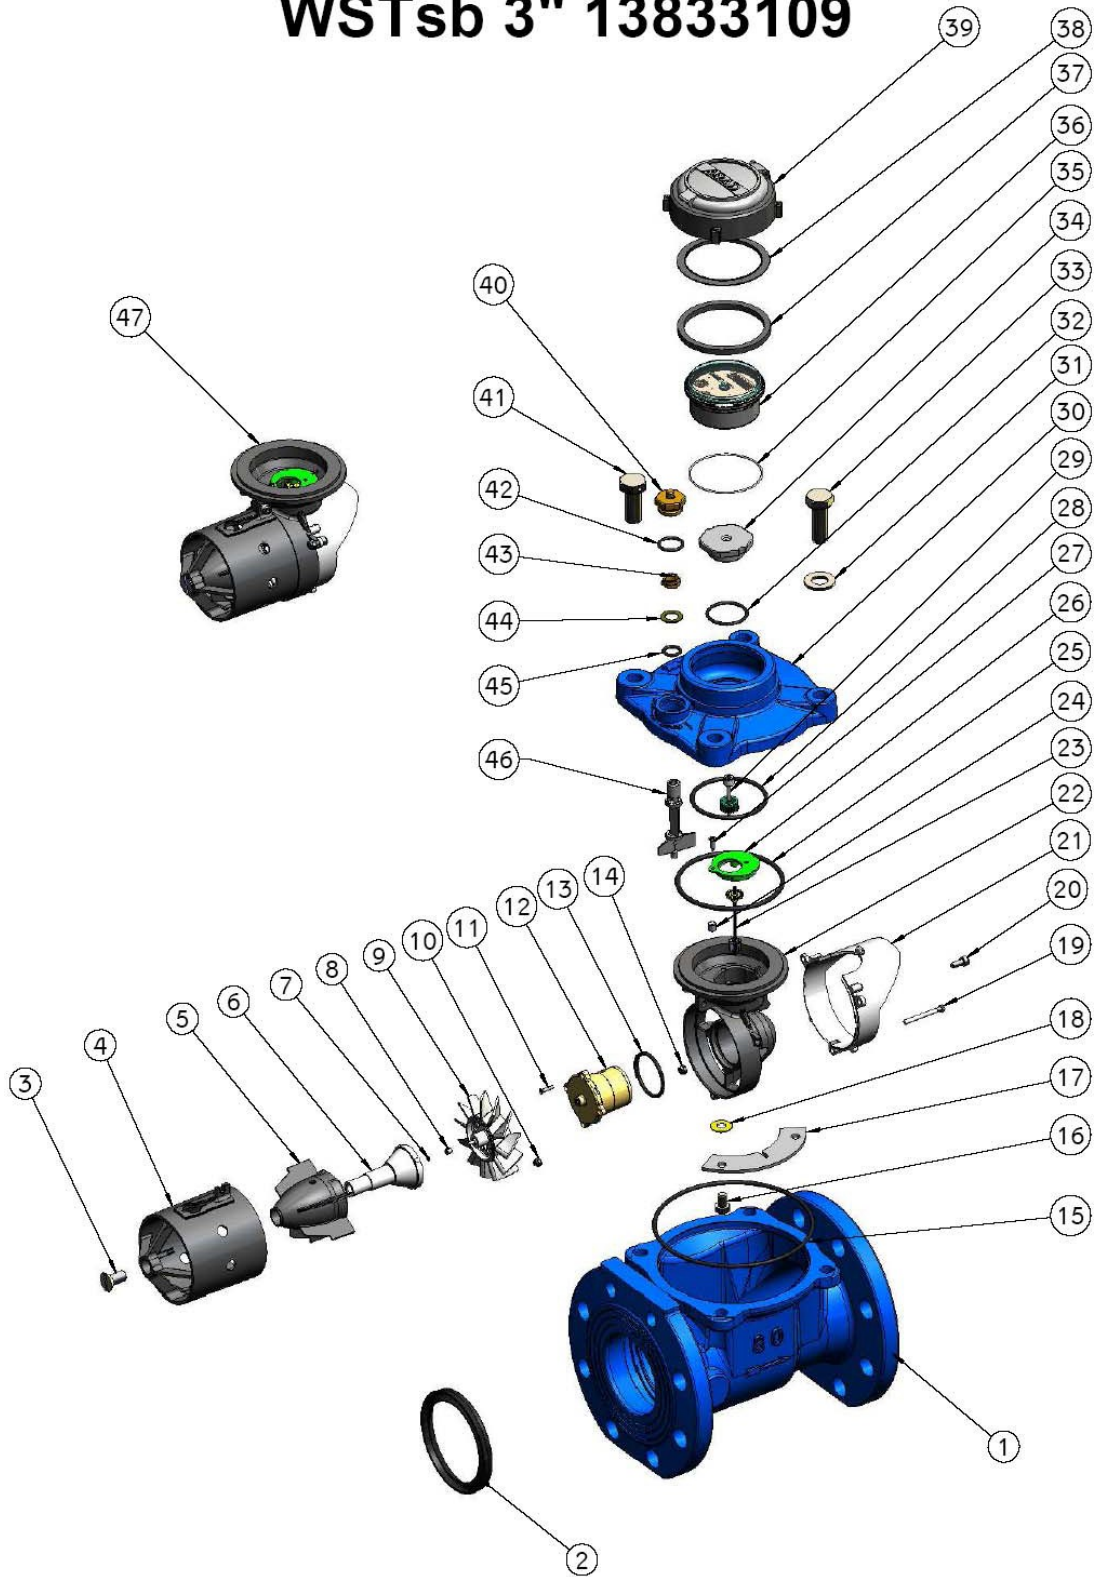

WSTsb 3" 13833109

WSTsb 3"

	Cat. No.	Description	Quantity
1	32232459	Body WSTsb 3" ISO PN16 blue	1
2	20629509	Flow tube gasket WST 3	1
3	21480609	Screw M10 L=20 DIN 963 A2	1
4	26354409	Flow tube WSTsb 3	1
5	25044609	Flow straightener WSTsb 2"-3"	1
6	20940109	Bearing housing WST 3" 4"	1
7	24901909	Thrust bearing 3.5x1.5 tung.car	2
8	24902109	Bearing 5x2.4x5 tung.car	2
9	23743619	Impeller WST 2-4 assy	1
10	20382109	Hex. nut M4 A2 DIN 985	1
11	21570609	Pan head phillips screw 2.9X13 DIN 7981c-A4	4
12	20901229	Worm gear housing WSTsb 2-4 assy 2	1
13	20607709	O-ring ID-38 W-3 50shore	1
14	20382609	Hex. nut M5 A2 DIN 985	3
15	20603509	O-ring PARKER 2-254	1
16	21081709	Hex cap screw M8X12 A2 DIN 933	4
17	23493309	Clamping plate f/spider WT 2-4	2
18	23026009	Rear spider washer WT	1
19	21280209	Screw M4x40 A2 DIN 84	1
20	21181709	Socket head cup screw M5x12 AISI304	3
21	24622609	Rear flow straightener WT 3-4	1
22	27042409	Spider front open WSTsb 2-4 mach.2	1
23	26731939	Intermediate trans. shaft 0019 WST assy	1
24	24900609	Transmission shaft bushing WST 2-4	1
25	20602910	O-ring BUSAK ID-95 W-4 NBR 50 NSF61	1
26	23423609	Transmission plate WST 2-4	1
27	21260009	Pan phillips screw 6x1/2" DIN 7981	1
28	20615810	O-ring parker 2-230 ID-63 W-3.5 NBR 50	1
29	26671219	Upper transmission shaft WST 0020 green magnet 17.5	1
30	25222459	Cover WSTsb 2"-4" blue	1
31	23026609	Washer M14 A2 DIN 125	4
32	20601709	O-ring PARKER 2-125	1
33	21082119	Hex. cap screw M14x2x40 DIN 933	3
34	21430409	Upper bearing screw WST bayonet big magnet	1
35	20613009	O-ring CPO No. NJ ID-64 W-1.5 NBR 70	1