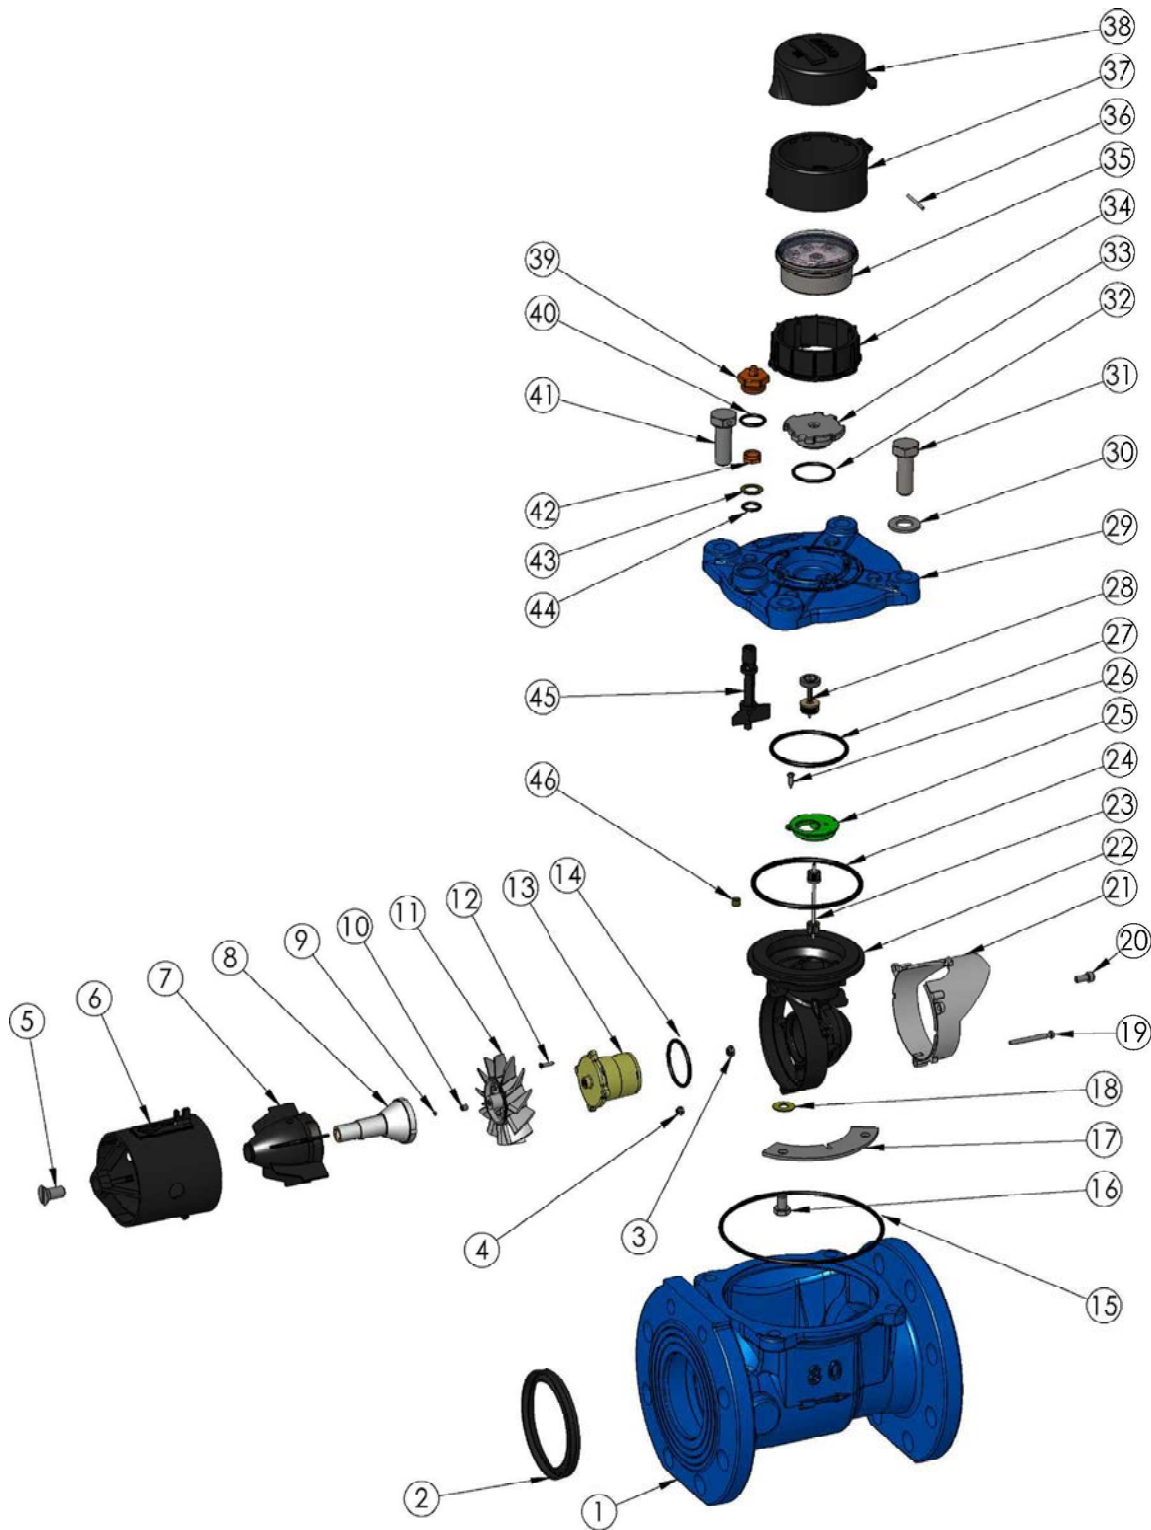

WSTsb 3" ISO BAYONET

WSTsb Bayonet 3"

No.	Cat. No.	Description	Quantity
1	32232459	Body WSTsb 3" ISO PN16 blue	1
2	20629509	Flow tube gasket WST 3	1
3	20382609	Hex. nut M5 A2 DIN 985	3
4	20382109	Hex. nut M4 A2 DIN 985	1
5	21480609	Screw M10 L=20 DIN 963 A2	1
6	26354409	Flow tube WSTsb 3	1
7	25044609	Flow straightener WSTsb 2"-3"	1
8	20940109	Bearing housing WST 3" 4"	1
9	24901909	Thrust bearing 3.5x1.5 tung.car	2
10	24902109	Bearing 5x2.4x5 tung.car	2
11	23743619	Impeller WST 2-4 assy	1
12	21570609	Pan head phillips screw 2.9X13 DIN 7981c-A4	4
13	20901229	Worm gear housing WSTsb 2-4 assy 2	1
14	20607709	O-ring ID-38 W-3 50shore	1
15	20603509	O-ring PARKER 2-254	1
16	21081709	Hex cap screw M8X12 A2 DIN 933	4
17	23493309	Clamping plate f/spider WT 2-4	2
18	23026009	Rear spider washer WT	1
19	21280209	Screw M4x40 A2 DIN 84	1
20	21181709	Socket head cup screw M5x12 AISI304	3
21	24622609	Rear flow straightener WT 3-4	1
22	27042409	Spider front open WSTsb 2-4 mach.2	1
23	26731939	Intermediate trans. shaft 0019 WST assy	1
24	20602910	O-ring BUSAK ID-95 W-4 NBR 50 NSF61	1
25	23423609	Transmission plate WST 2-4	1
26	21260009	Pan phillips screw 6x1/2" DIN 7981	1
27	20615810	O-ring parker 2-230 ID-63 W-3.5 NBR 50	1
28	26671219	Upper transmission shaft WST 0020 green magnet 17.5	1
29	25224709	Cover WSTsb 2"-4" bayonet	1
30	23026609	Washer M14 A2 DIN 125	4
31	21082119	Hex. cap screw M14x2x40 DIN 933	3
32	20601709	O-ring PARKER 2-125	1
33	21430409	Upper bearing screw WST bayonet big magnet	1
34	20922309	Register housing ARAD-SS	1
35	54003709MID	Register WSTsb 3 m3 3p MID 0.873	1
36	26740209	Transmission shaft K 3/4	1
37	25825709	Bayonet shroud drilled	1
38	27632909	Register BL lid logo ARAD	1
39	21082009	Regulator cap device WT	1