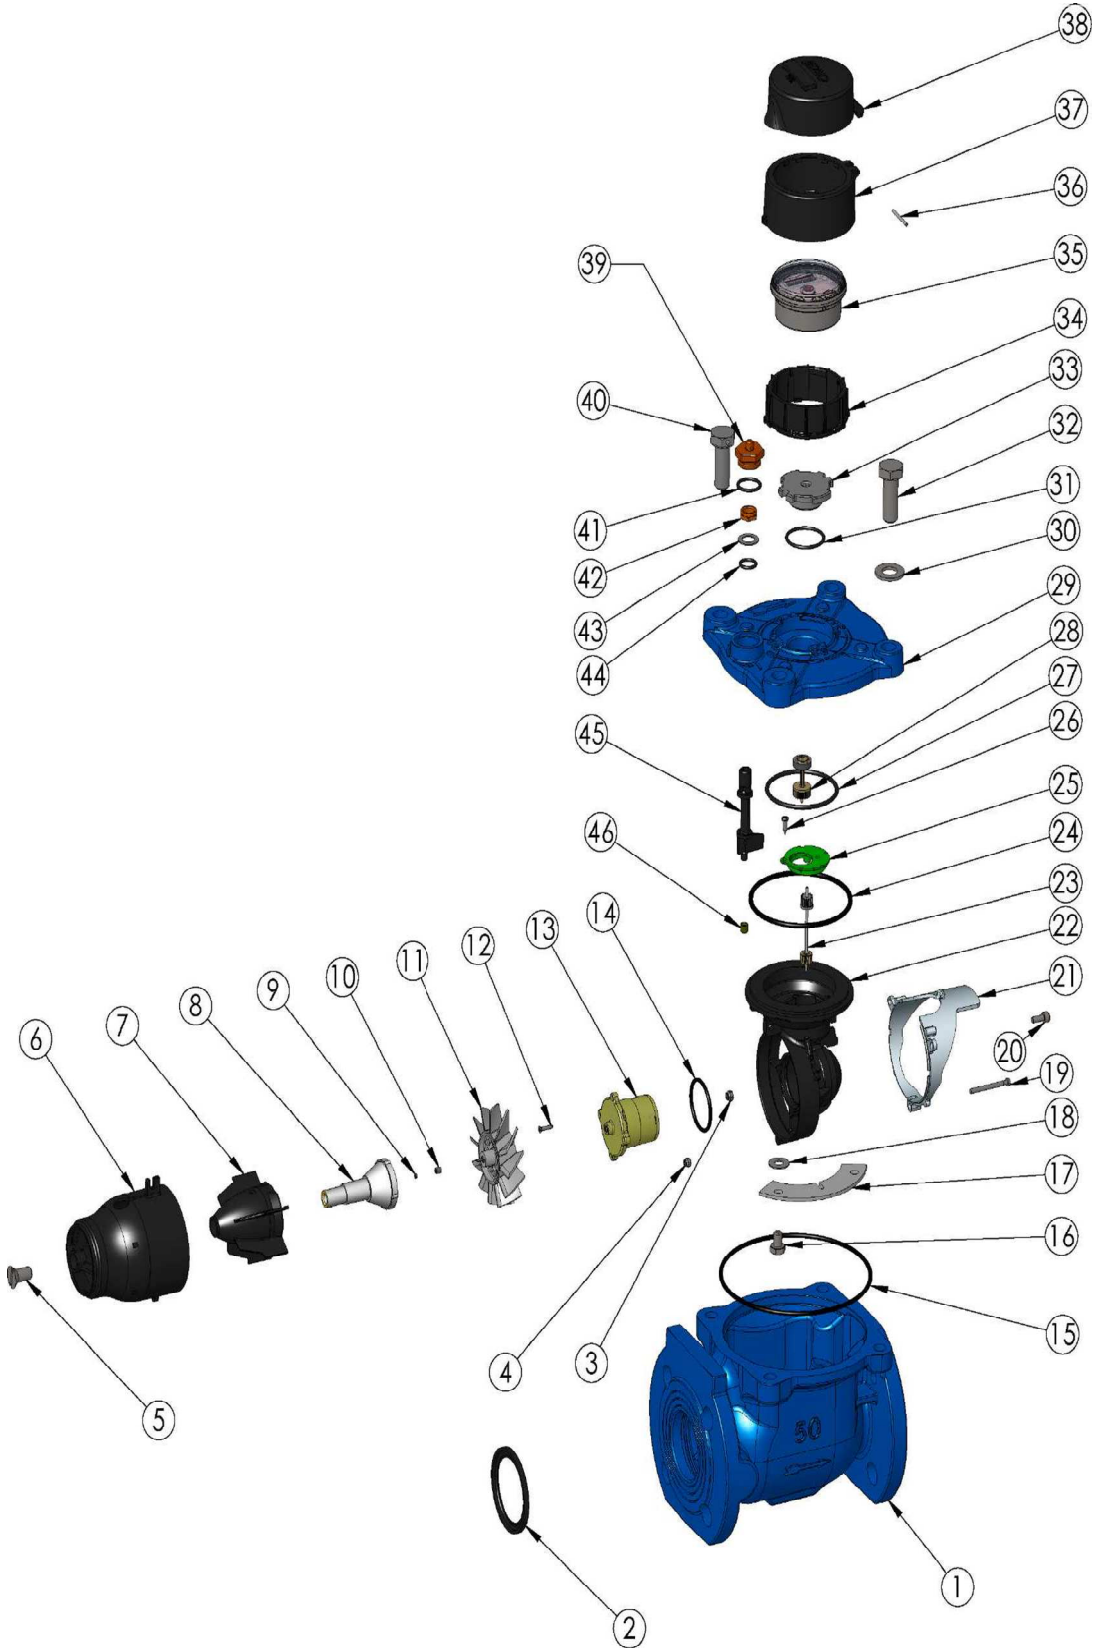

WSTsb 2" ISO BAYONET

WSTsb Bayonet 2"

No.	Cat. No.	Description	Quantity
1	32212459	Body WSTsb 2" ISO PN16 blue	1
2	20629109	Flow tube gasket WST 2	1
3	20382609	Hex. nut M5 A2 DIN 985	3
4	20382109	Hex. nut M4 A2 DIN 985	1
5	21480609	Screw M10 L=20 DIN 963 A2	1
6	26352309	Flow tube WST 2	1
7	25044609	Flow straightener WSTsb 2"-3"	1
8	20940120	Bearing housing WST 2	1
9	24901909	Thrust bearing 3.5x1.5 tung.car	2
10	24902109	Bearing 5x2.4x5 tung.car	2
11	23743619	Impeller WST 2-4 assy	1
12	21570609	Pan head phillips screw 2.9X13 DIN 7981c-A4	4
13	20901229	Worm gear housing WSTsb 2-4 assy 2	1
14	20607709	O-ring ID-38 W-3 50shore	1
15	20603509	O-ring PARKER 2-254	1
16	21081709	Hex cap screw M8X12 A2 DIN 933	4
17	23493309	Clamping plate f/spider WT 2-4	2
18	23026009	Rear spider washer WT	4
19	21280209	Screw M4x40 A2 DIN 84	1
20	21181709	Socket head cup screw M5x12 AISI304	3
21	24622509	Rear flow straightener WT 2	1
22	27042409	Spider front open WSTsb 2-4 mach.2	1
23	26731939	Intermediate transmission shaft WST 0019 assy	1
24	20602910	O-ring BUSAK ID-95 W-4 NBR 50 NSF61	1
25	23423609	Transmission plate WST 2-4	1
26	21260009	Pan phillips screw 6x1/2" DIN 7981	1
27	20615810	O-ring parker 2-230 ID-63 W-3.5 NBR 50	1
28	26671219	Upper transmission shaft WST 0020 green magnet 17.5	1
29	25224759	Cover WSTsb 2"-4" bayonet	1
30	23026609	Washer M14 A2 DIN 125	4
31	20601709	O-ring PARKER 2-125	1
32	21082119	Hex. cap screw M14x2x40 DIN 933	3
33	21430409	Upper bearing screw WST bayonet big magnet	1
34	20922309	REGISTER HOUSING ARAD-SS	1
35	54002709MID	Register WSTsb 2 m3 3p MID 0.9435	1
36	26740209	Transmission shaft K 3/4	1
37	25824309	Shroud plastic ARAD-SS	1
38	27632209	Plastic lod SG-SS-HL logo ARAD	1
39	21082009	Regulator cap device WT	1