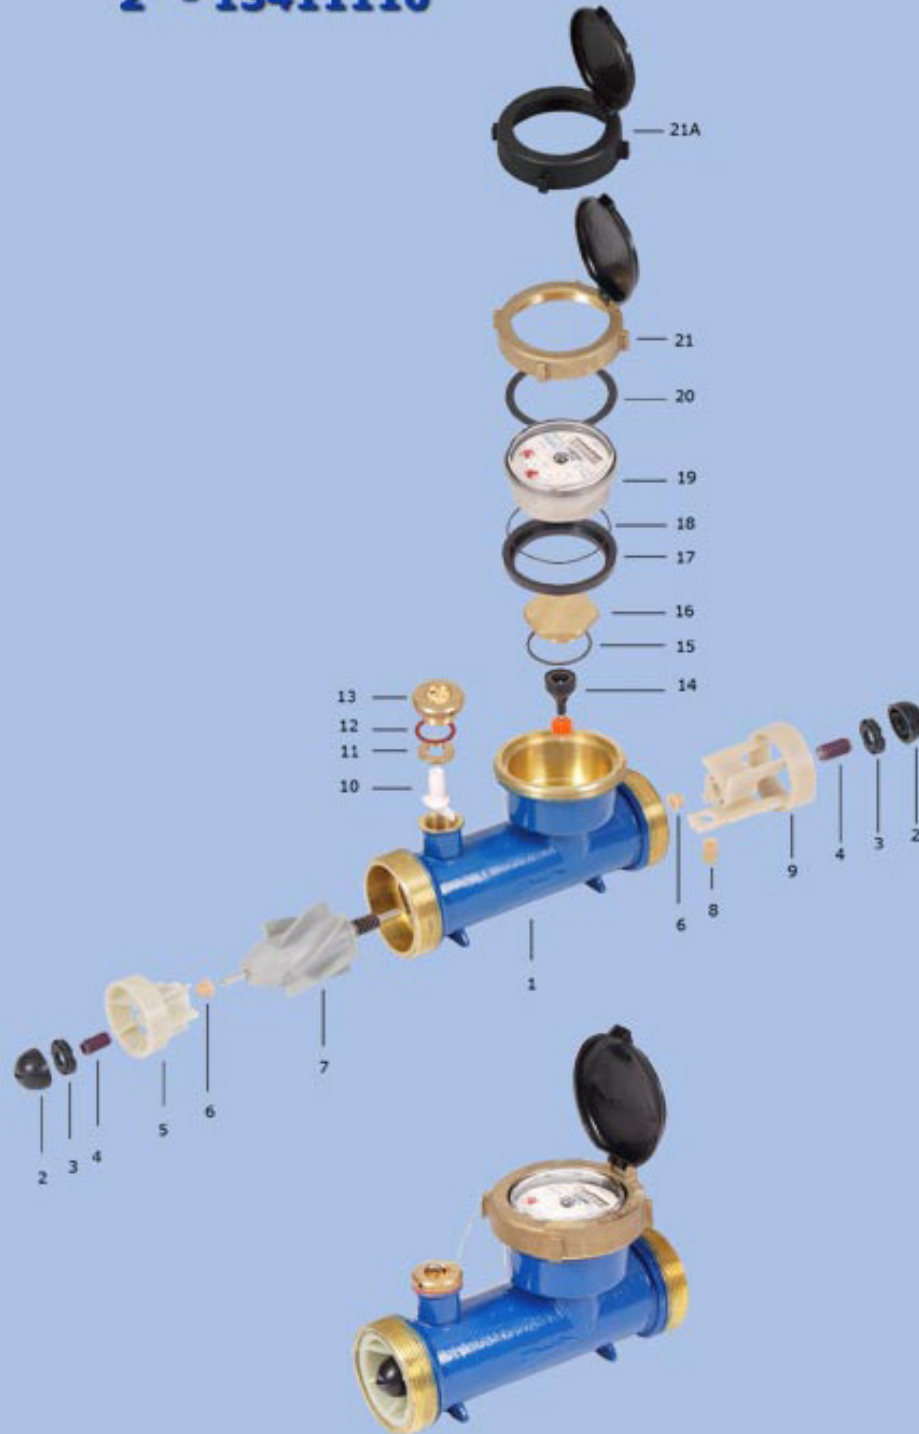

WOLTMAN WATER METER - WMR 2" - 13411110

WMR 2"

	Cat. No.	Description	Quantity
1	34311159	Body WMR 2"	1
2	20280109	Inlet and Outlet Cap	2
3	20180109	Lock Nut	2
4	21381219	Outlet bearing screw	2
5	25041109	Flow Straightener	1
6	28531509	Impeller bushing	2
7	23740119	Impeller assy	1
8	21331309	Lower spindle bearing	1
9	27041109	Outlet spider	1
10	26510209	Regulator	1
11	20130309	Regulator device	1
12	20631409	Coupling gasket	1
13	21130109	Regulator Cap	1
14	26763119	Driving spindle	1
15	20612709	Upper spindle bearing o-ring	1
16	21140019	Upper spindle bearing	1
17	23123509	Adaptor ring	1
18	20613009	Register O-Ring	1
19	54610109	Sealed register	1
20	23142309	Sliding ring	1
21	25820329	Cover assembly	1
21a	25820329	Plastic assembly cover	1