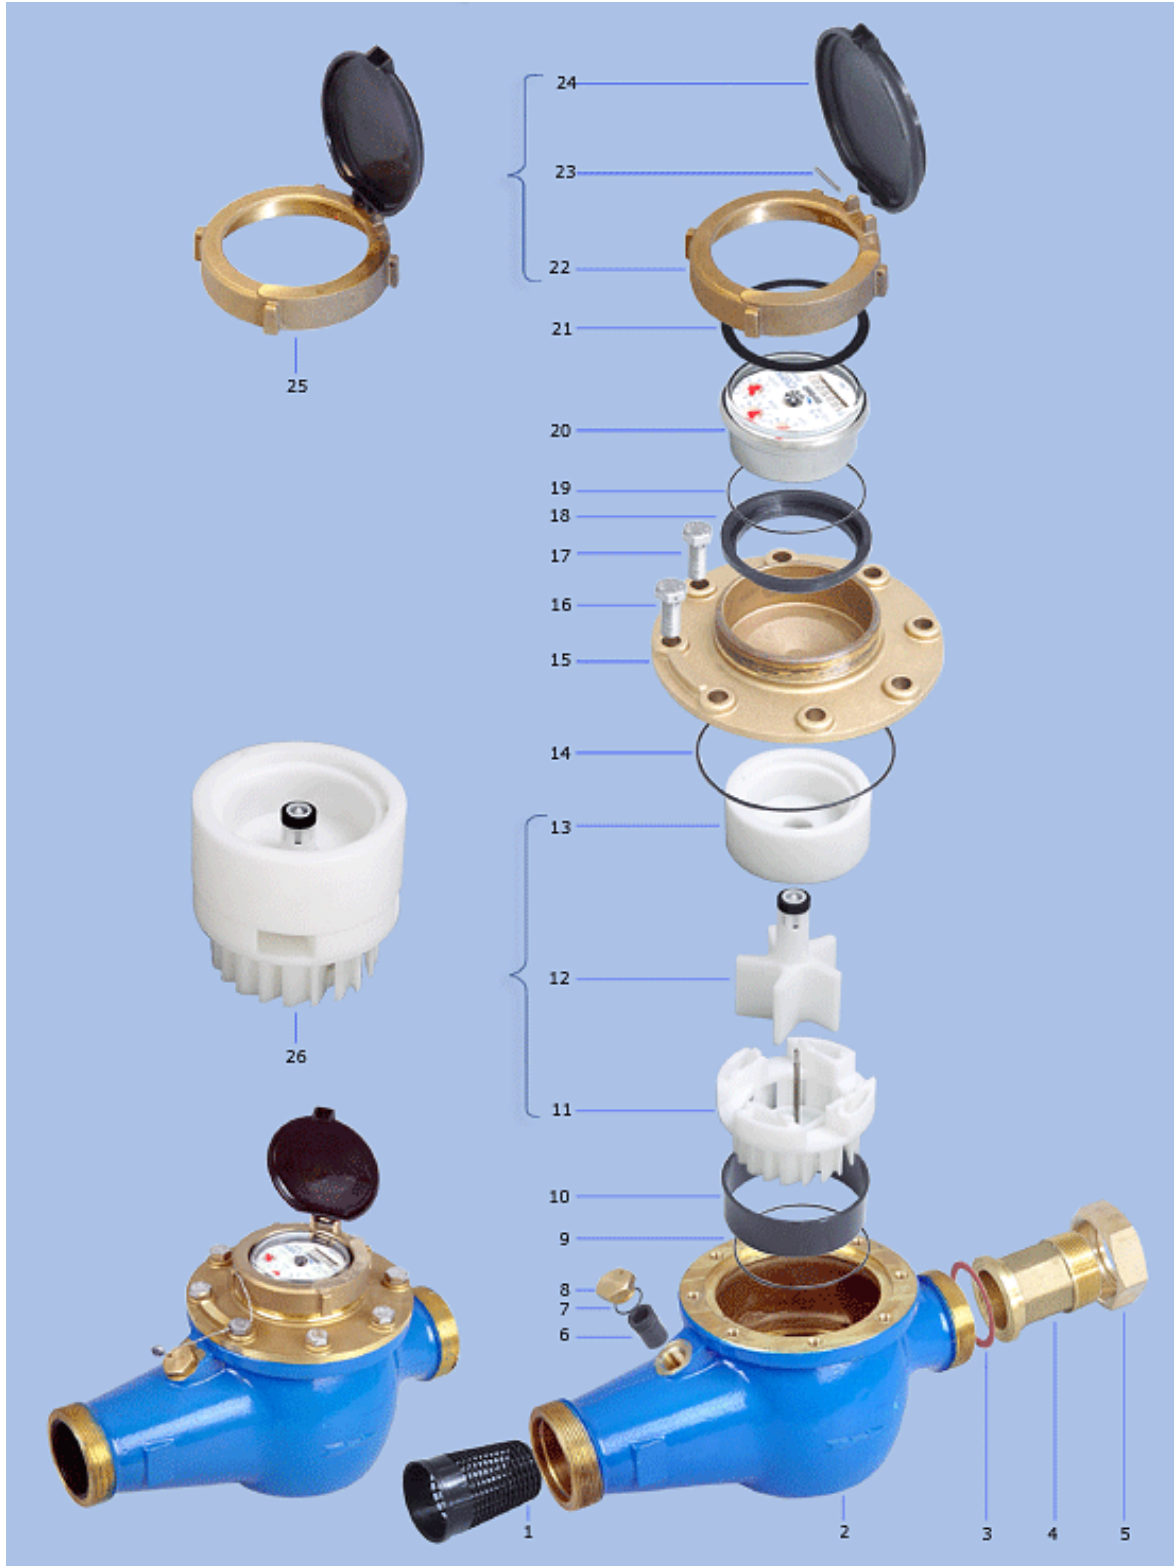

MULTI JET Water Meter M 2" - 112 909 09

M 2"

	Cat. No.	Description	Quantity
1	25442709	Strainer M 2"	1
2	34190159	Body M 2	1
3	20631909	Coupling gasket 2 "	2
4	24132109	Tail piece 2 " (75) BSPT	2
5	20433009	Coupling nut 2 " BSP	2
6	21330109	Regulator device 1 1/2"-2"	1
7	20614809	O-ring parker 2-017	1
8	21030509	Regulator cap 1 1/2"-2"	1
9	20609209	O-ring parker 9-577	1
10	23145409	Flow diversion ring	1
11	21620419	Measuring chamber 2 "	1
12	23721029	Vane wheel 2 M	1
13	27250309	Transition box 2 M+D	1
14	20609109	Cover O-ring 2	1
15	25821909	Brass Cover 2	1
16	21010409	Cover screw 2"	1
17	21010410	Drilled cover screw 2"	1
18	23145509	Register ring	1
19	20613009	O-Ring CPO	1
20	54290209	Sealed register M 2"	1
21	23142309	Sliding ring	1
22	25820309	Cover	1
23	26710709	Lid pin	1
24	27630310	Plastic lid	1
25	25824619	Cover assembled	1
26	54390509	Measuring Unit 2"	1