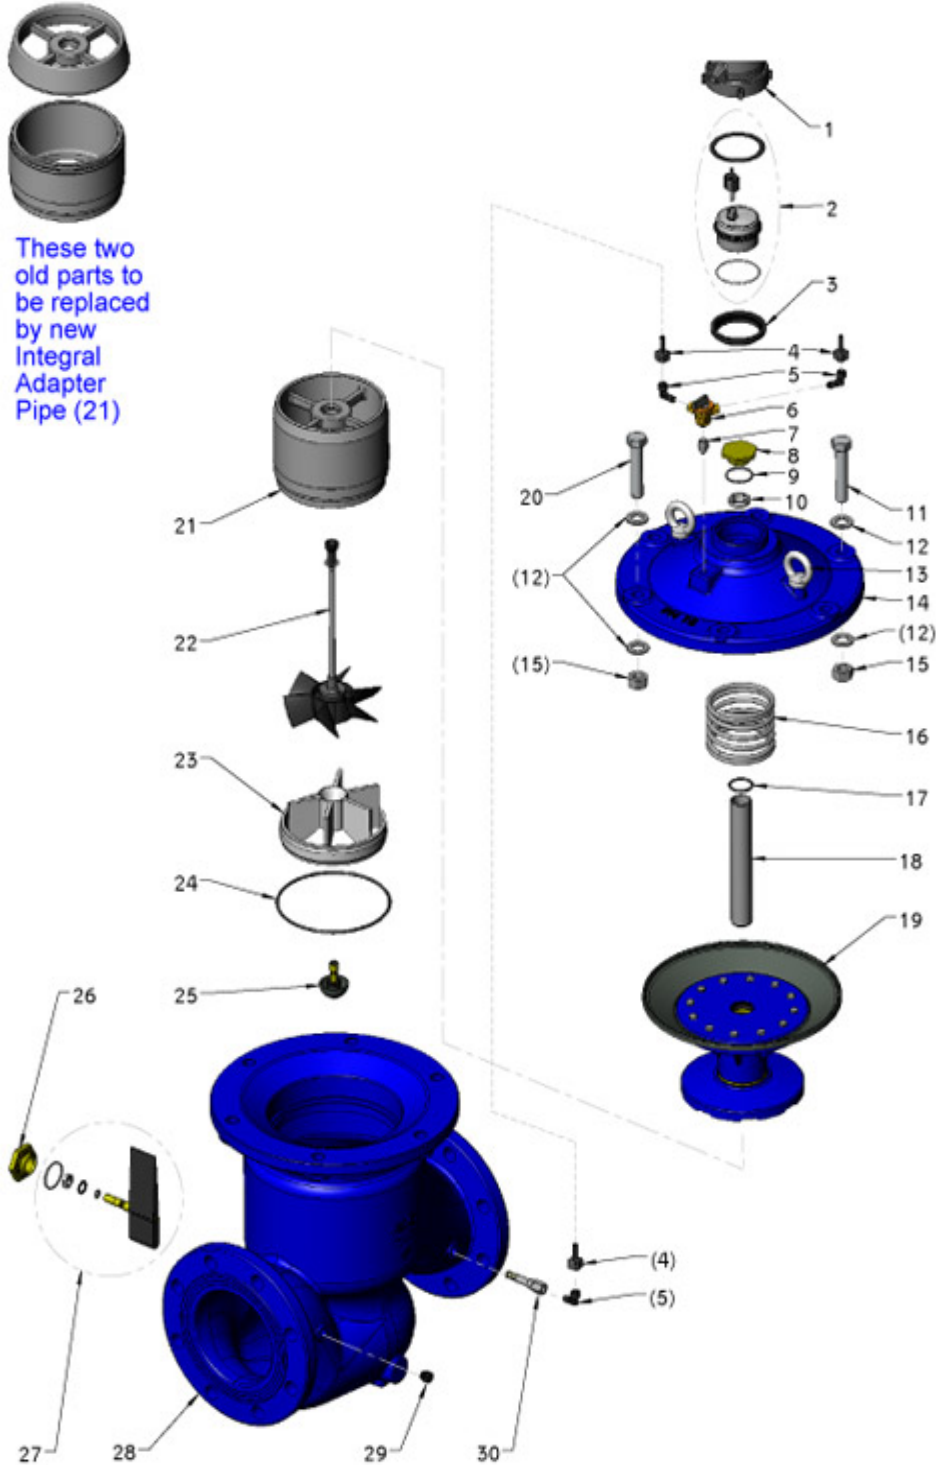

BM 6" Calibrated 17861510

No.	Cat. No.	Description	Quantity
1	25824629	Plastic cover EV lid	1
2	56861819	Register BM 6 EV 1m3 EEC	1
3	23123509	Adapter ring WM	1
4	26324119	Pilot tube assy	
5	25601709	Angle nipple B	3
6	24512609	3-way valve external thread R 1/8 & 3 internal G 1/8	1
7	25602709	Bushing 1/8R	1
8	21430019	Upper bearing screw BM 6 assy	1
9	20612709	O-ring PARKER 2-128 ID-37.77 W-2.62	1
10	20330009	Central bar nut BM 6- 8	1
11	21082309	Hex. cap screw M18x90 DIN 6914 coated	5
12	23022709	Washer M18 DIN 125 A2	12
13	21482709	Eye bolt M12x20.5 DIN 580	2
14	25223059	Cover BM 6 blue	1
15	20382409	Hex. nut M18 DIN 6915 coated	6
16	27446009	Membrane spring BM 6	1
17	20612209	O-ring PARKER 2-218 ID-31.34 W-3.53	1
18	24624809	Central bar BM 6	1
19	24602339	Stem BM 6 assy	1
20	21082310	Hex. cap screw M18x90 drilled	1
21	26250209	Integral adapter pipe BM 6	1
22	23742749	Impeller BM/BMA 6 assy	1
23	25045120	Flow Straightener BM 6	1
24	20611209	O-ring adapter pipe BM 6	1
25	21331619	Lower bearing screw BM 6 assy.	1
26	21140409	Regulator cap BM 6 calibrat	1
27	21382039	Regulator screw BM 6 assy	1
28	32752159	Body BM 6 ISO calibration blue	1
29	21031009	Plug R 1/4	1
30	25420619	Finger strainer 1/4x70 assy	1