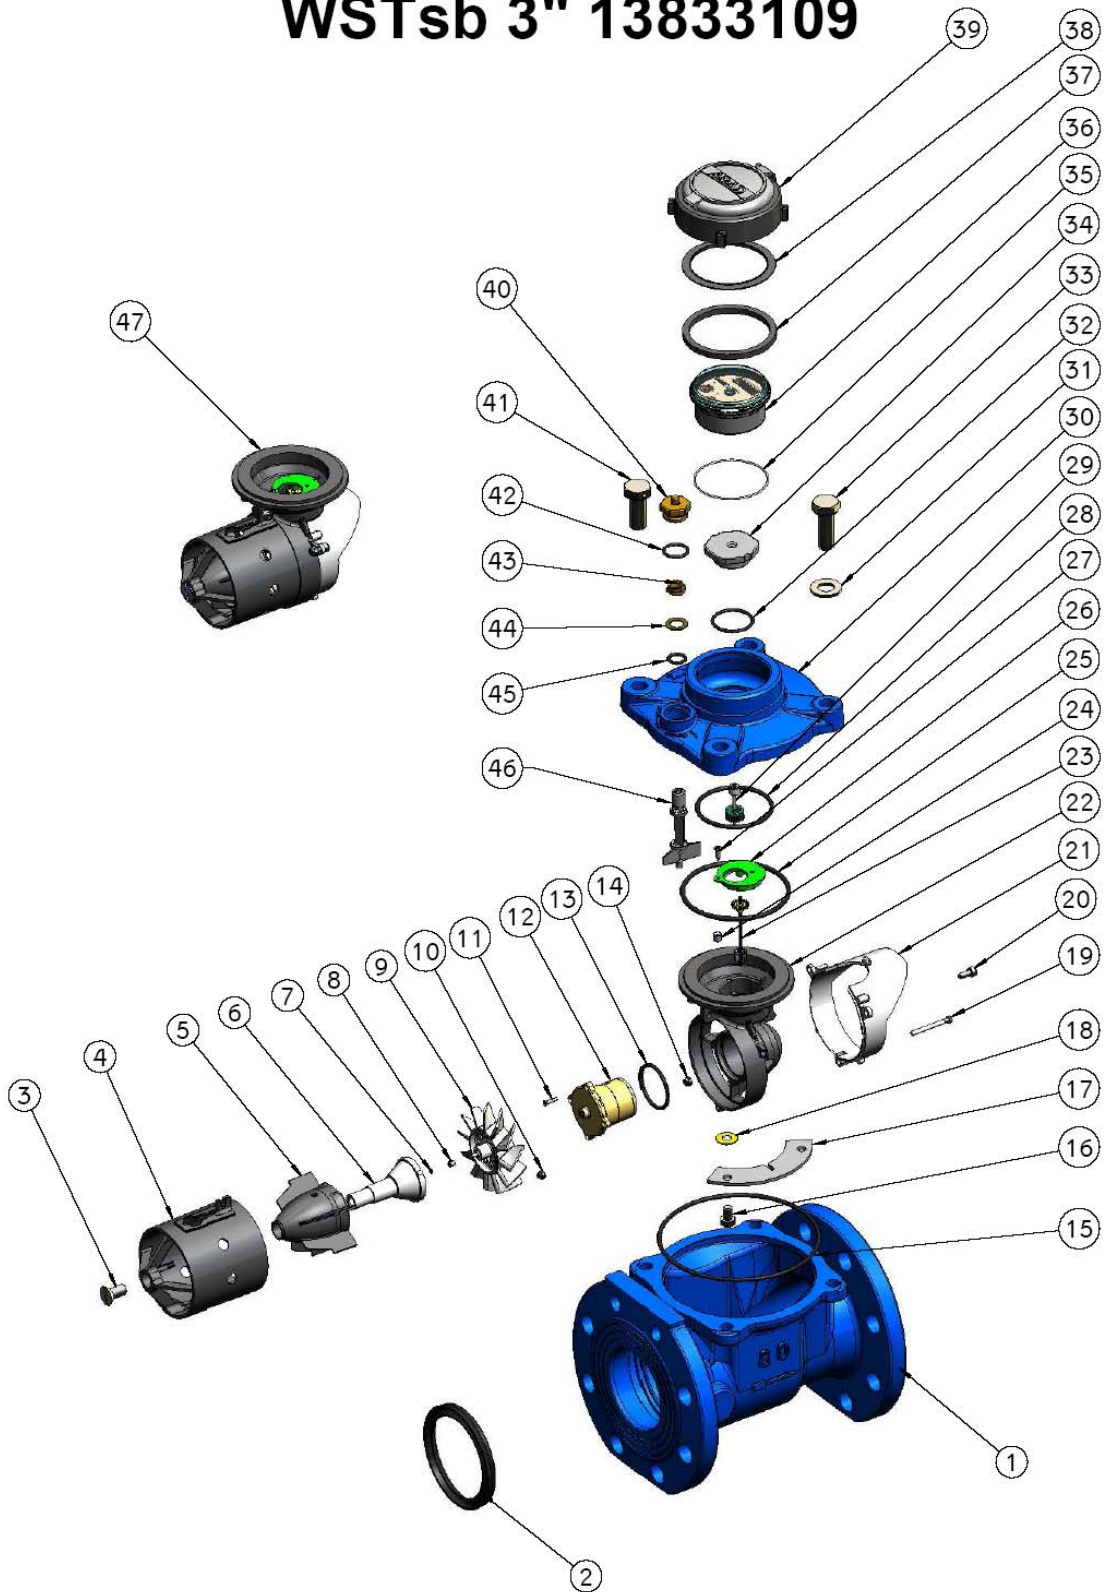

WSTsb 3" 13833109

WSTsb 3"

	Cat. No.	Description	Quantity
1	32232459	Body WSTsb 3" ISO PN16 blue	1
2	20629509	Flow tube gasket WST 3	1
3	21480609	Screw M10 L=20 DIN 963 A2	1
4	26354409	Flow tube WSTsb 3	1
5	25044609	Flow straightener WSTsb 2"-3"	1
6	20940109	Bearing housing WST 3" 4"	1
7	24901909	Thrust bearing 3.5x1.5 tung.car	2
8	24902109	Bearing 5x2.4x5 tung.car	2
9	23743619	Impeller WST 2-4 assy	1
10	20382109	Hex. nut M4 A2 DIN 985	1
11	21570609	Pan head phillips screw 2.9X13 DIN 7981c-A4	4
12	20901229	Worm gear housing WSTsb 2-4 assy 2	1
13	20607709	O-ring ID-38 W-3 50shore	1
14	20382609	Hex. nut M5 A2 DIN 985	3
15	20603509	O-ring PARKER 2-254	1
16	21081709	Hex cap screw M8X12 A2 DIN 933	4
17	23493309	Clamping plate f/spider WT 2-4	2
18	23026009	Rear spider washer WT	1
19	21280209	Screw M4x40 A2 DIN 84	1
20	21181709	Socket head cup screw M5x12 AISI304	3
21	24622609	Rear flow straightener WT 3-4	1
22	27042409	Spider front open WSTsb 2-4 mach.2	1
23	26731939	Intermediate trans. shaft 0019 WST assy	1
24	24900609	Transmission shaft bushing WST 2-4	1
25	20602910	O-ring BUSAK ID-95 W-4 NBR 50 NSF61	1
26	23423609	Transmission plate WST 2-4	1
27	21260009	Pan phillips screw 6x1/2" DIN 7981	1
28	20615810	O-ring parker 2-230 ID-63 W-3.5 NBR 50	1
29	26671219	Upper transmission shaft WST 0020 green magnet 17.5	1
30	25222459	Cover WSTsb 2"-4" blue	1
31	23026609	Washer M14 A2 DIN 125	4
32	20601709	O-ring PARKER 2-125	1
33	21082119	Hex. cap screw M14x2x40 DIN 933	3
34	21430409	Upper bearing screw WST bayonet big magnet	1
35	20613009	O-ring CPO No. NJ ID-64 W-1.5 NBR 70	1