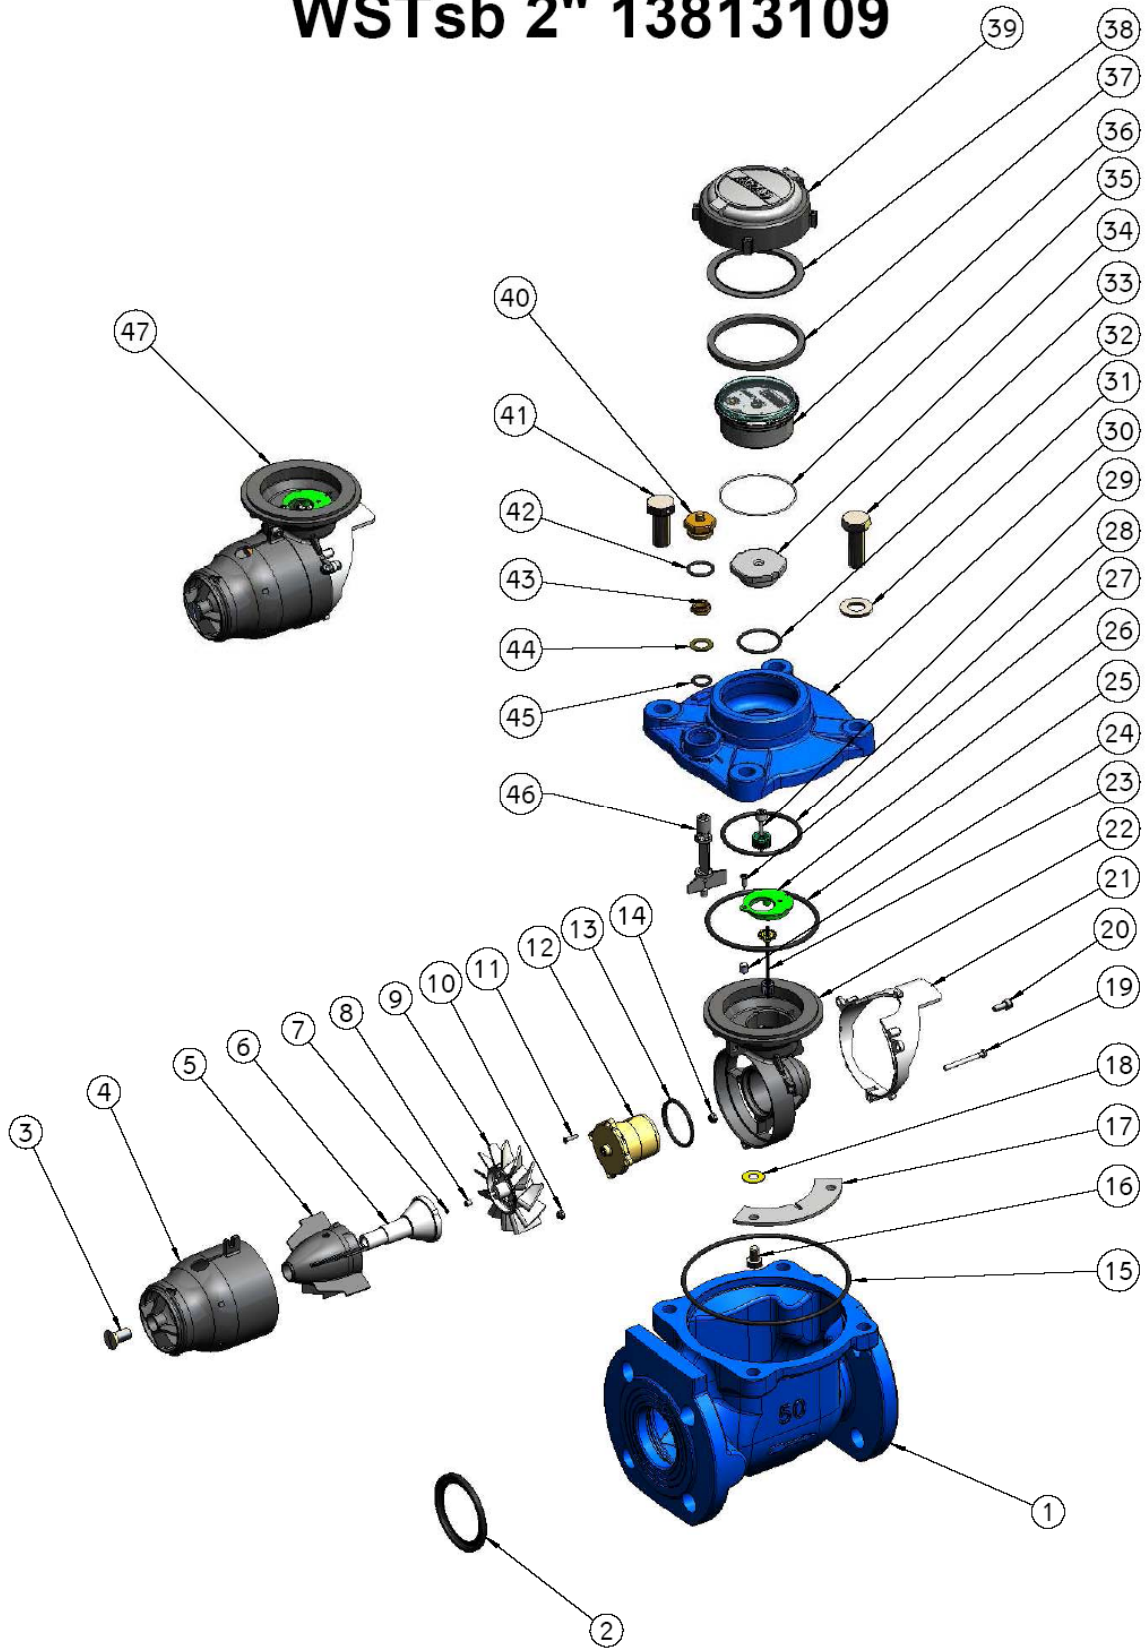

# WSTsb 2" 13813109

## WSTsb 2"

	<b>Cat. No.</b>	<b>Description</b>	<b>Quantity</b>
1	32212459	Body WSTsb 2" ISO PN16 blue	1
2	20629109	Flow tube gasket WST 2	1
3	21480609	Screw M10 L=20 DIN 963 A2	1
4	26352309	Flow tube WST 2	1
5	25044609	Flow straightener WSTsb 2"-3"	1
6	20940120	Bearing housing WST 2	1
7	24901909	Thrust bearing 3.5x1.5 tung.car	2
8	24902109	Bearing 5x2.4x5 tung.car	2
9	23743619	Impeller WST 2-4 assy	1
10	20382109	Hex. nut M4 A2 DIN 985	1
11	21570609	Pan head phillips screw 2.9X13 DIN 7981c-A4	4
12	20901229	Worm gear housing WSTsb 2-4 assy 2	1
13	20607709	O-ring ID-38 W-3 50shore	1
14	20382609	Hex. nut M5 A2 DIN 985	3
15	20603509	O-ring PARKER 2-254	1
16	21081709	Hex cap screw M8X12 A2 DIN 933	4
17	23493309	Clamping plate f/spider WT 2-4	2
18	23026009	Rear spider washer WT	4
19	21280209	Screw M4x40 A2 DIN 84	1
20	21181709	Socket head cup screw M5x12 AISI304	1
21	24622509	Rear flow straightener WT 2	1
22	27042409	Spider front open WSTsb 2-4 mach.2	1
23	26731939	Intermediate trans. shaft 0019 WST assy	1
24	24900609	Transmission shaft bushing WST 2-4	1
25	20602910	O-ring BUSAK ID-95 W-4 NBR 50 NSF61	1
26	23423609	Transmission plate WST 2-4	1
27	21260009	Pan phillips screw 6x1/2" DIN 7981	1
28	20615810	O-ring parker 2-230 ID-63 W-3.5 NBR 50	1
29	26671219	Upper transmission shaft WST 0020 green magnet 17.5	1
30	25222459	Cover WSTsb 2"-4" blue	1
31	23026609	Washer M14 A2 DIN 125	4
32	20601709	O-ring PARKER 2-125	1
33	21082119	Hex. cap screw M14x2x40 DIN 933	3
34	21430409	Upper bearing screw WST bayonet big magnet	1