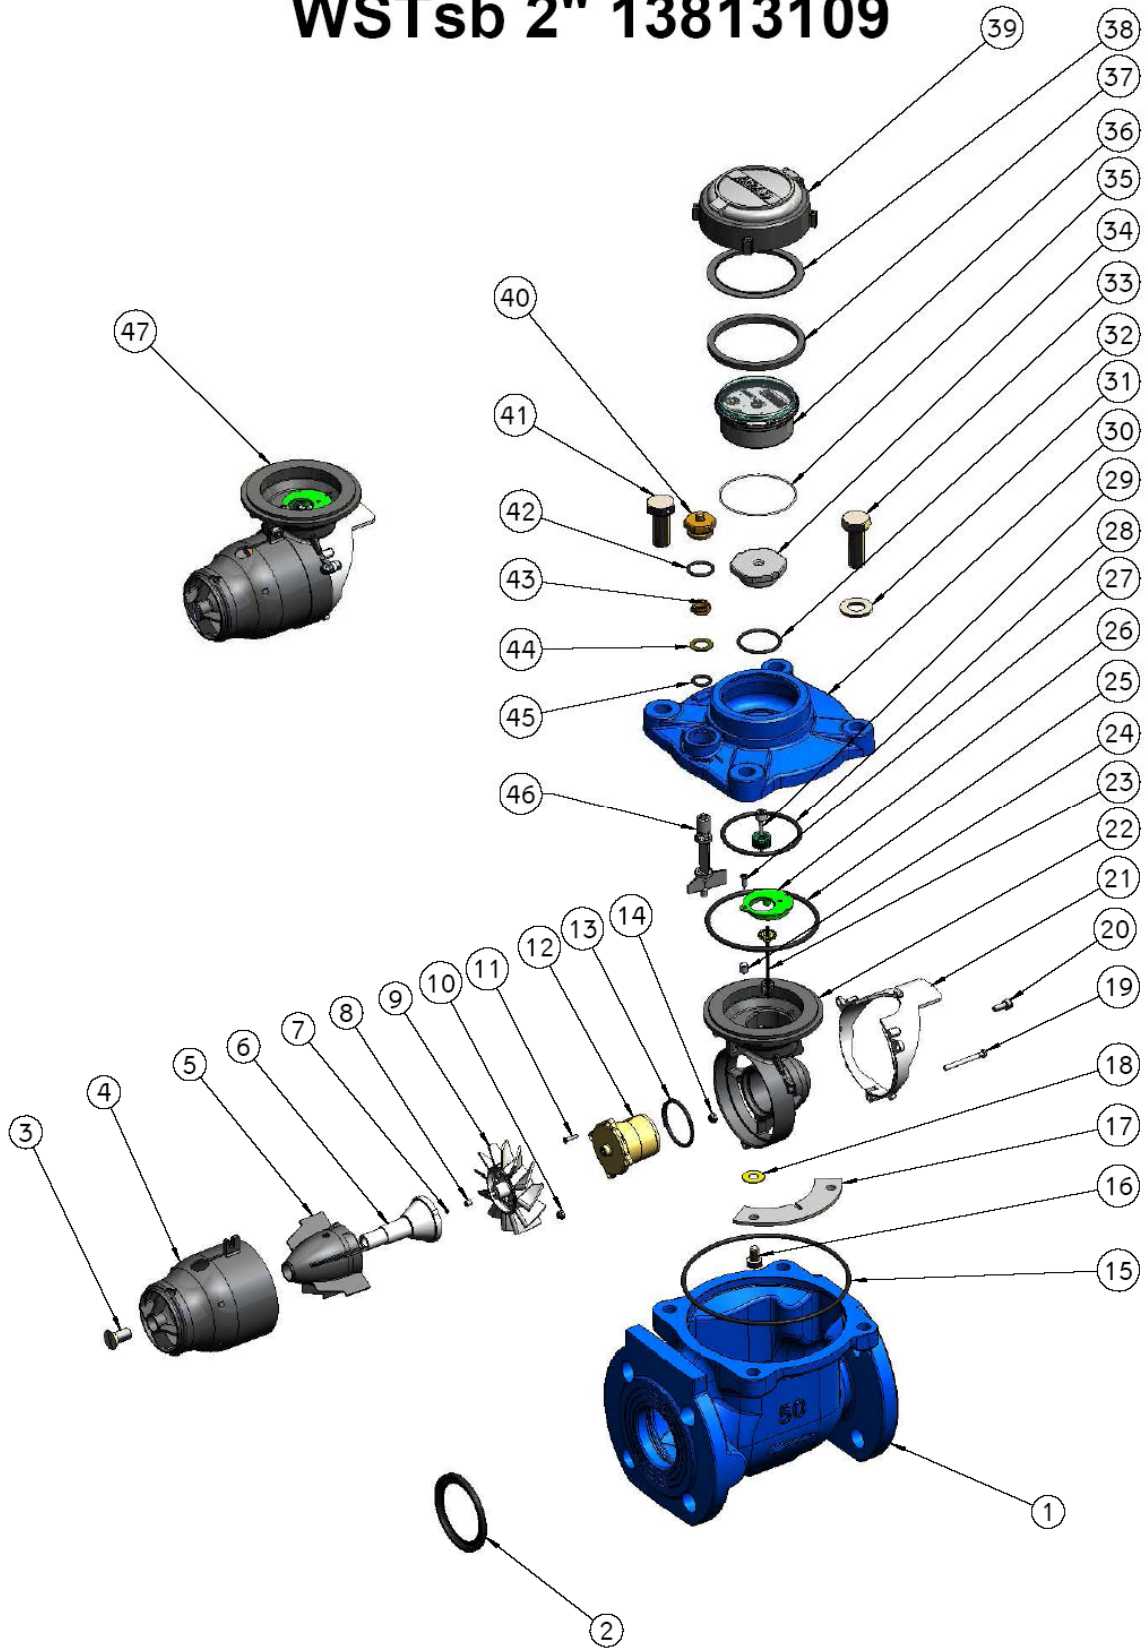

WSTsb 2" 13813109

WSTsb 2"

	Cat. No.	Description	Quantity
1	32212459	Body WSTsb 2" ISO PN16 blue	1
2	20629109	Flow tube gasket WST 2	1
3	21480609	Screw M10 L=20 DIN 963 A2	1
4	26352309	Flow tube WST 2	1
5	25044609	Flow straightener WSTsb 2"-3"	1
6	20940120	Bearing housing WST 2	1
7	24901909	Thrust bearing 3.5x1.5 tung.car	2
8	24902109	Bearing 5x2.4x5 tung.car	2
9	23743619	Impeller WST 2-4 assy	1
10	20382109	Hex. nut M4 A2 DIN 985	1
11	21570609	Pan head phillips screw 2.9X13 DIN 7981c-A4	4
12	20901229	Worm gear housing WSTsb 2-4 assy 2	1
13	20607709	O-ring ID-38 W-3 50shore	1
14	20382609	Hex. nut M5 A2 DIN 985	3
15	20603509	O-ring PARKER 2-254	1
16	21081709	Hex cap screw M8X12 A2 DIN 933	4
17	23493309	Clamping plate f/spider WT 2-4	2
18	23026009	Rear spider washer WT	4
19	21280209	Screw M4x40 A2 DIN 84	1
20	21181709	Socket head cup screw M5x12 AISI304	1
21	24622509	Rear flow straightener WT 2	1
22	27042409	Spider front open WSTsb 2-4 mach.2	1
23	26731939	Intermediate trans. shaft 0019 WST assy	1
24	24900609	Transmission shaft bushing WST 2-4	1
25	20602910	O-ring BUSAK ID-95 W-4 NBR 50 NSF61	1
26	23423609	Transmission plate WST 2-4	1
27	21260009	Pan phillips screw 6x1/2" DIN 7981	1
28	20615810	O-ring parker 2-230 ID-63 W-3.5 NBR 50	1
29	26671219	Upper transmission shaft WST 0020 green magnet 17.5	1
30	25222459	Cover WSTsb 2"-4" blue	1
31	23026609	Washer M14 A2 DIN 125	4
32	20601709	O-ring PARKER 2-125	1
33	21082119	Hex. cap screw M14x2x40 DIN 933	3
34	21430409	Upper bearing screw WST bayonet big magnet	1