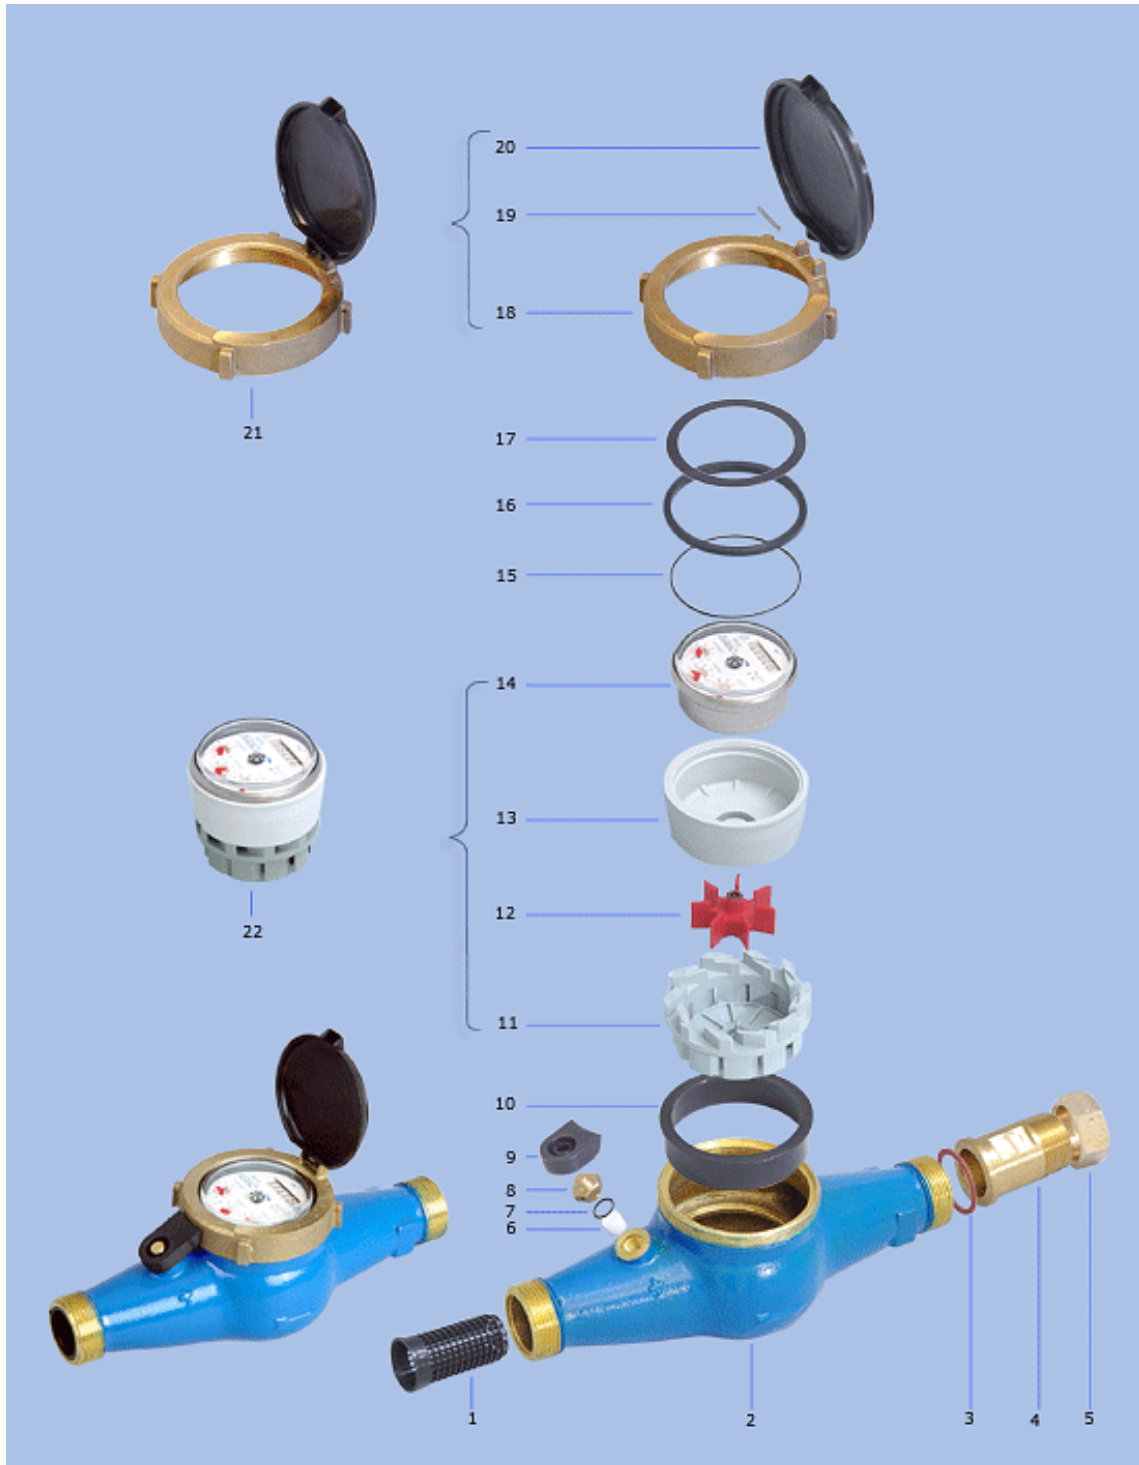

MULTI JET Water Meter

M 1"- 112 607 09

M 1"

	Cat. No.	Description	Quantity
1	25441509	Strainer M 1	1
2	34161419	Body 1 260x30 sealed register	1
3	20631509	Coupling gasket 1"	2
4	24160909	Tail piece 1" (55)	2
5	20431209	Coupling nut 1"	2
6	21380809	Regulator device 1"	1
7	20614709	Regulator O-Ring 1"	1
8	21081209	Regulator cap 1"	1
9	24570809	Plastic seal 1"	1
10	23149609	Flow Diversion Ring	1
11	21612609	Measuring chamber 1"	1
12	23730219	Vane wheel 1"	1
13	20911009	Register chamber	1
14	53170009	Sealed register 1 Qn 5	1
15	20600110	O-Ring	1
16	23142609	Pressure ring	1
17	23142309	Sliding ring	1
18	25820309	Cover	1
19	26710709	Lid pin	1
20	27630310	Plastic lid	1
21	25820329	Cover assembled	1
22	54160009	Measuring Unit	1